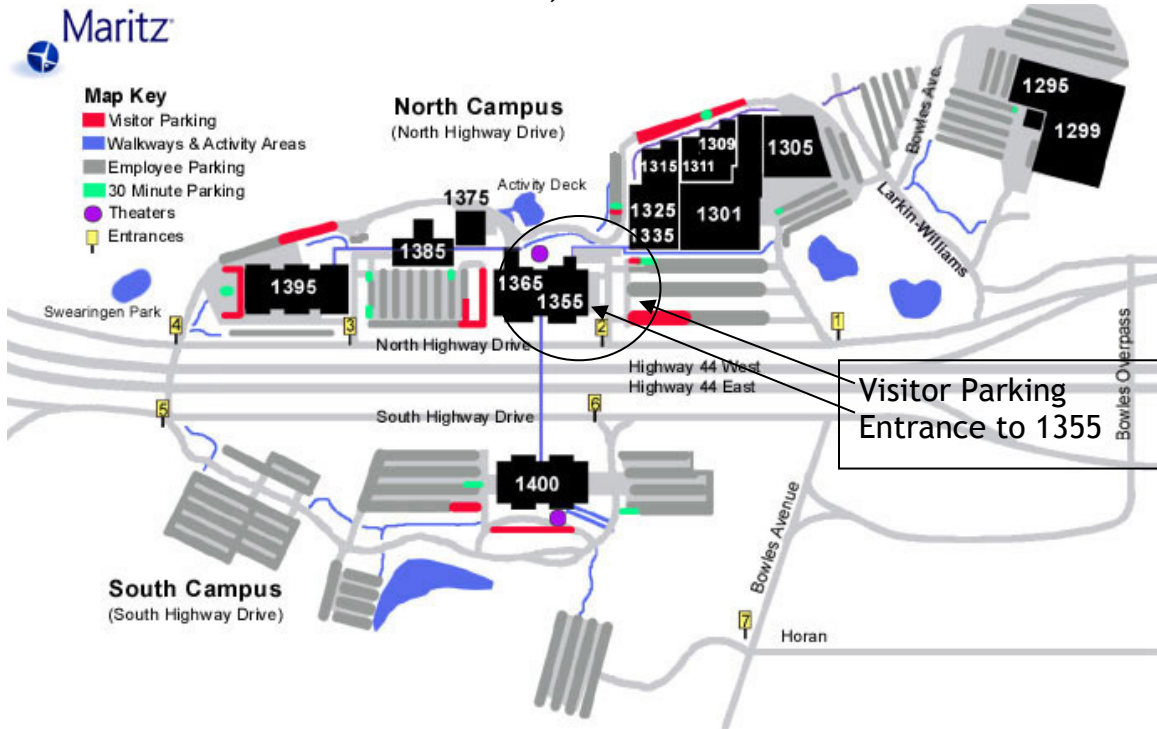

Directions to  
Maritz North  
1355 North Highway Dr.  
Fenton, MO 63099

From St. Louis. Drive west on I- 44 past I- 270, to the Bowles Ave. exit, Exit #274A. Exit at Bowles Avenue and continue west on North Highway Drive to entrance 2. Turn right into entrance 2.

Park in visitor parking area indicated on the map.