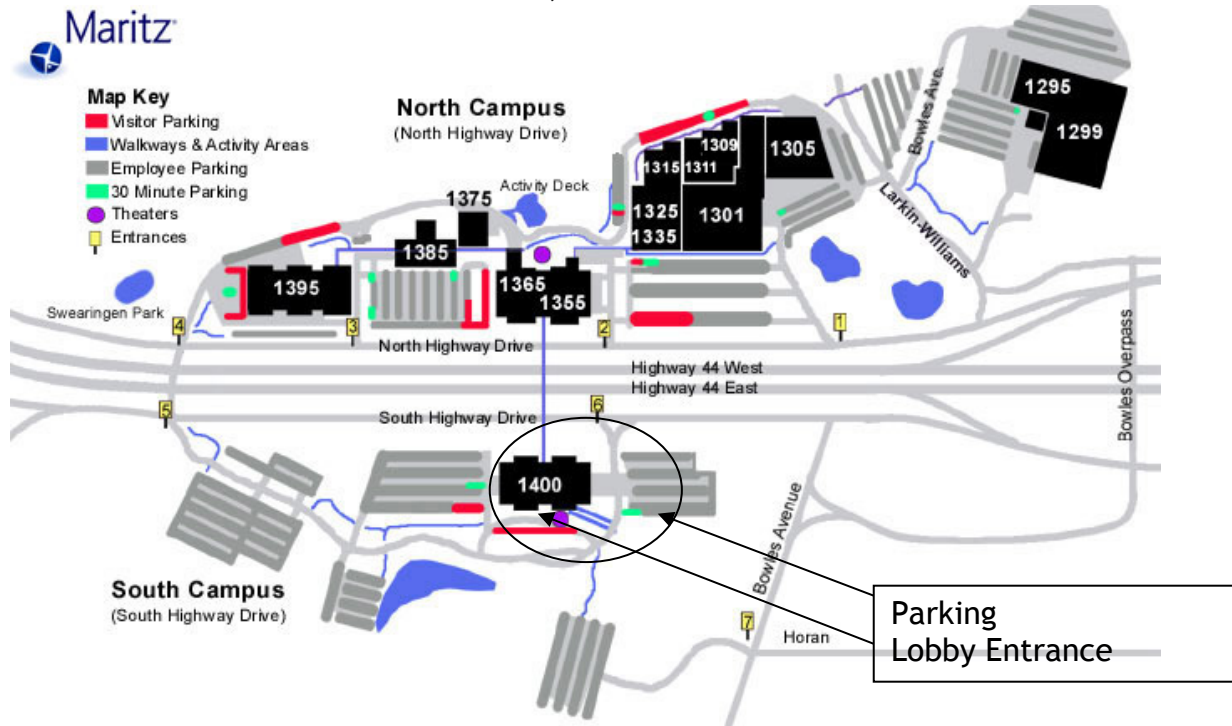

Directions to
Maritz
1400 South Highway Dr.
Fenton, MO 63099

From St. Louis: Drive west on Interstate 44 past Highway 270, to the Bowles Ave. exit, Exit # 274A. Exit at Bowles Avenue and continue west on North Highway Drive past entrances 1, 2 and 3. At the overpass, (entrance 4) turn left. Cross over I-44 and turn left heading east on South Highway Drive. Turn right on Bowles Spur and then right on Bowles at the light make a right. Right across the street from the Fenton Firehouse. Entrance #7

From the West: Drive east on Interstate 44 to Highway 141. Exit at Highway 141 and continue through the intersection to head east on South Highway Drive. Continue past the stop light at entrance 5. Turn right on Bowles Spur and then right on Bowles at the light make a right. Right across the street from the Fenton Firehouse. Entrance #7

From Highway 141: Take Hwy 141 toward I-44. Just south of I-44 turn east on South Highway Dr. Continue east on South Highway to entrance 6. Park in area Highlighted in yellow indicated on the map.